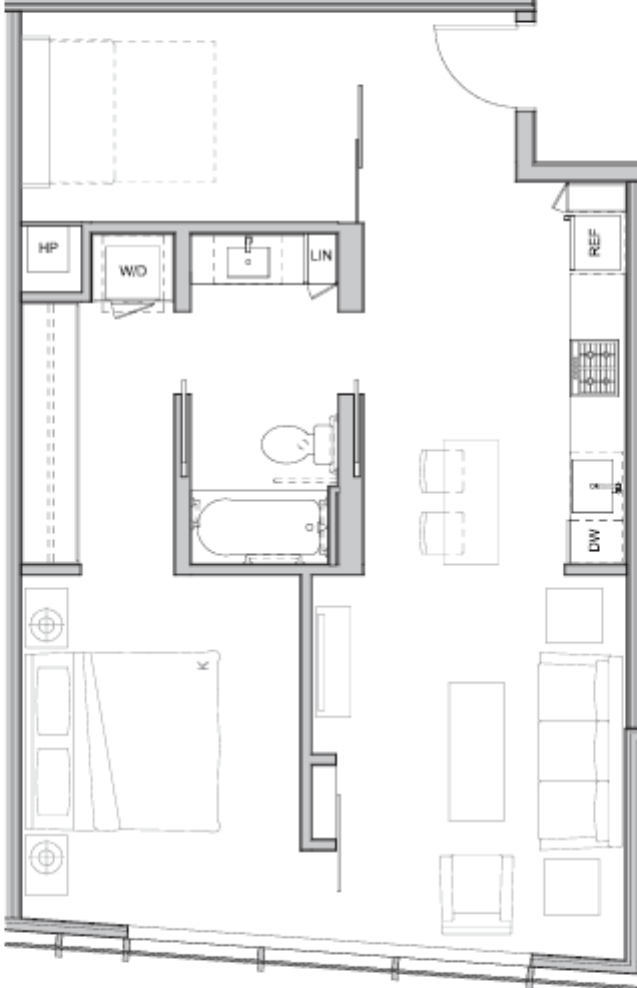

NEXUS

CITY LIFE. EVOLVED.

PLAN Y

*13 SERIES - FLOORS 28 & 30-35
1 BED + DEN, 1 BATH
TOTAL LIVING SPACE: 778 SQ FT